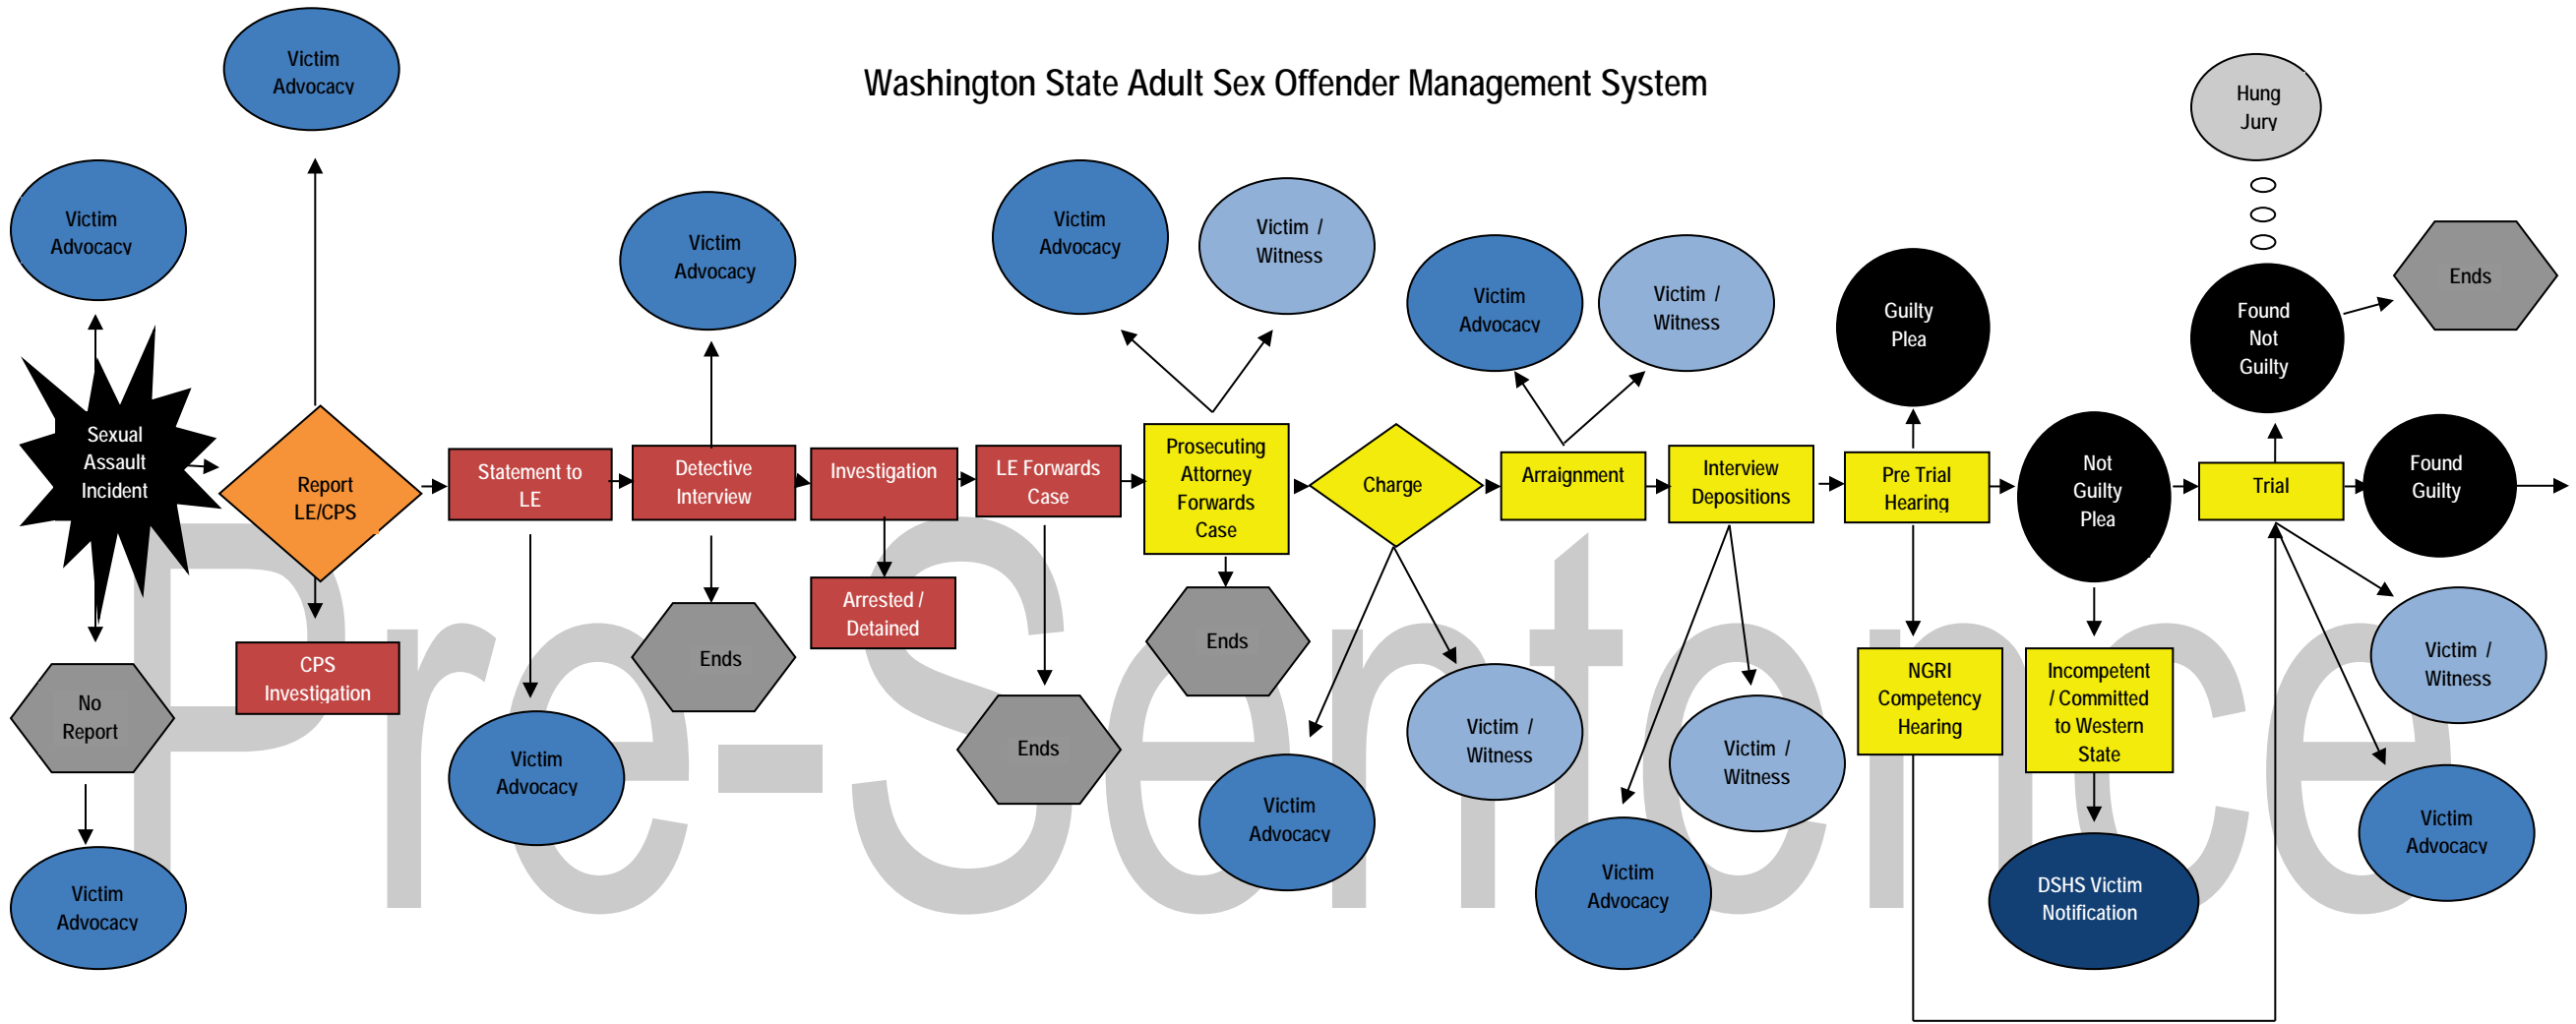

Washington State Adult Sex Offender Management System

Key Terms

- LE: Law Enforcement
- CPS: Child Protective Services / DSHS
- ISRB: Indeterminate Sentence Review Board
- SVP: Sexually Violent Predator
- DOC: Department of Corrections
- SSC: Special Commitment Center
- ESRC: End of Sentence Review Committee
- NGRI: Not-Guilty by Reason of Insanity
- SSOSA: Special Sex Offender Sentencing Alternative

Key Colors

- Victim Services
- Law Enforcement
- Criminal Justice
- Incarceration
- Community Re-Entry
- Release/Conviction/Ends